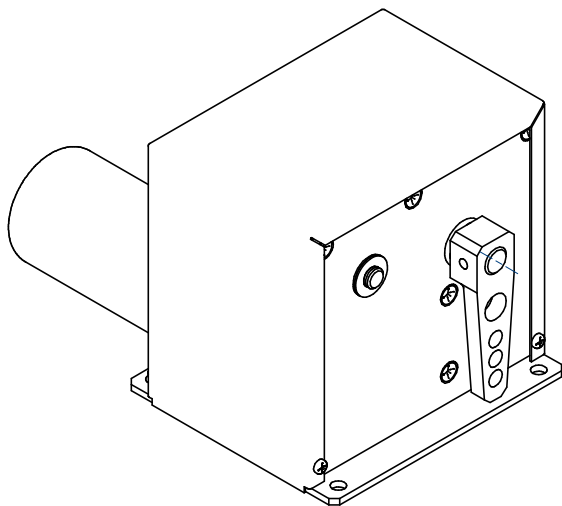

A

B

B

C

C

Torque: 4.3Nm
ω: 94°/s
Weight: cca. 850g

D

D

Itemref	Quantity	Title/Name, designation, material, dimension etc			Article No./Reference	
Drawn by Tomas MARCZI	Checked by P.Jerabek	Approved by - date	File name	Date 11th of Sept. 2008	Scale 1:1	
TL elektronik a.s.			TL-6550 SERVO			
			TLX-6550-KA-002-PrA		Edition A	Sheet