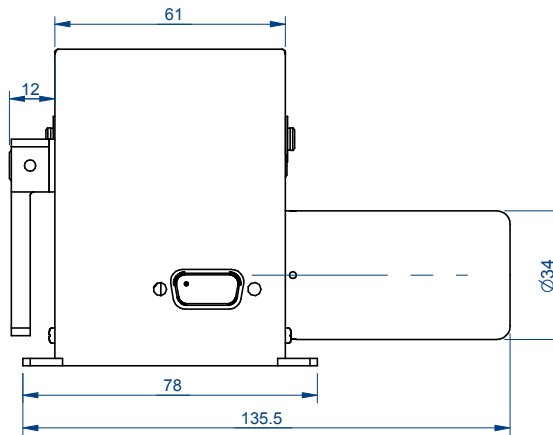

A

B

B

C

C

Torque: 4.3Nm
ω: 94°/s
Weight: cca. 850g

D

D

Itemref	Quantity	Title/Name, designation, material, dimension etc			Article No./Reference	
Drawn by Tomas MARCZI	Checked by P.Jerabek	Approved by - date	File name	Date 11th of Sept. 2008	Scale 1:1	
TL elektronik a.s.			TL-6550 SERVO			
			TLX-6550-KA-002-PrA		Edition A	Sheet