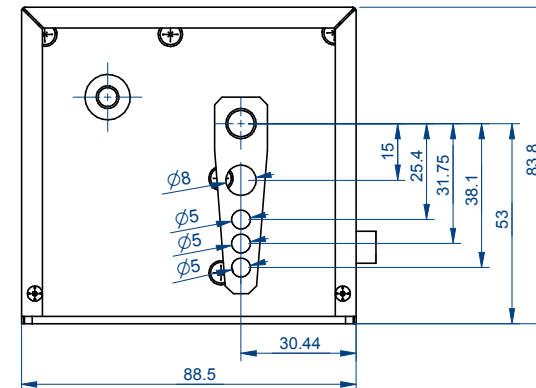

A

B

B

C

C

Torque: 4.3Nm
ω: 94°/s
Weight: cca. 850g

D

D

Itemref	Quantity	Title/Name, designation, material, dimension etc			Article No./Reference	
Drawn by Tomas MARCZI	Checked by P.Jerabek	Approved by - date	File name	Date 11th of Sept. 2008	Scale 1:1	
TL elektronik a.s.			TL-6550 SERVO			
			TLX-6550-KA-002-PrA		Edition A	Sheet