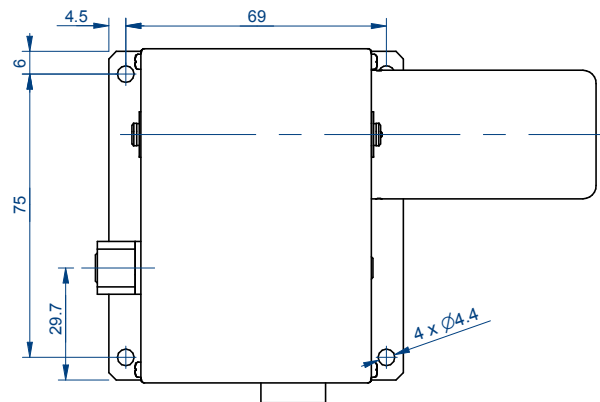

A

B

B

C

C

Torque: 4.3Nm
ω: 94°/s
Weight: cca. 850g

D

D

Itemref	Quantity	Title/Name, designation, material, dimension etc			Article No./Reference	
Drawn by Tomas MARCZI	Checked by P.Jerabek	Approved by - date	File name	Date 11th of Sept. 2008	Scale 1:1	
TL elektronik a.s.			TL-6550 SERVO			
			TLX-6550-KA-002-PrA		Edition A	Sheet